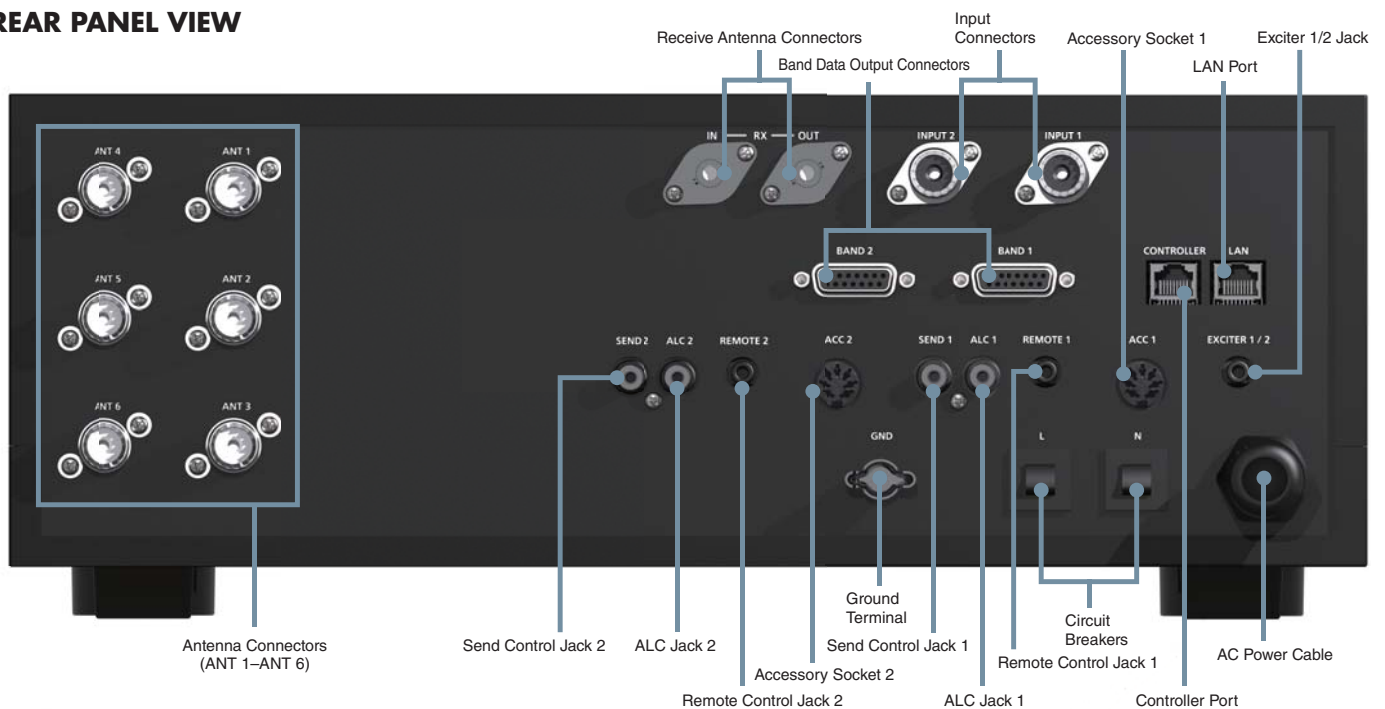

Six antenna connectors enable using a variety of antennas for multiple bands

Super low-distortion output with superior IMD (Intermodulation Distortion)

When connected to Icom radios, all settings are automatically completed

Simultaneous band data output for both Main and Sub bands

A LAN port for remote control operation from a PC

Touch screen color TFT LCD enables intuitive setting changes

SPECIFICATIONS (Japanese version)

Frequency coverage	1.800–1.999 MHz
	3.500–3.999 MHz
	7.000–7.300 MHz
	10.100–10.150 MHz
	14.000–14.350 MHz
	18.068–18.168 MHz
	21.000–21.450 MHz
	24.890–24.990 MHz
	28.000–29.700 MHz
50.000–54.000 MHz	
Output power	1 kW (180–264 V AC) 500 W (90–132 V AC)
Driving power	Maximum 100 W
Power supply requirement	90–132 V AC (50/60 Hz) 180–264 V AC (50/60 Hz)
Spurious emissions	Less than –60 dB (HF bands) Less than –70 dB (50 MHz band)
Input impedance	50 Ω
Matching impedance range	16.7–150.0 Ω (from HF to 50 MHz band)
Tuning accuracy	VSWR 1.5 : 1 or less
Usable temperature range	–10 °C to +40 °C (14 °F to +104 °F)
Weight	TBD

DIMENSIONS

REAR PANEL VIEW

All stated features, appearances, screen shots and specifications may be subject to change without notice. Icom, Icom Inc. and the Icom logo are registered trademarks of Icom Incorporated (Japan) in Japan, the United States, the United Kingdom, Germany, France, Spain, Russia, Australia, New Zealand and/or other countries. All other trademarks are the properties of their respective holders.